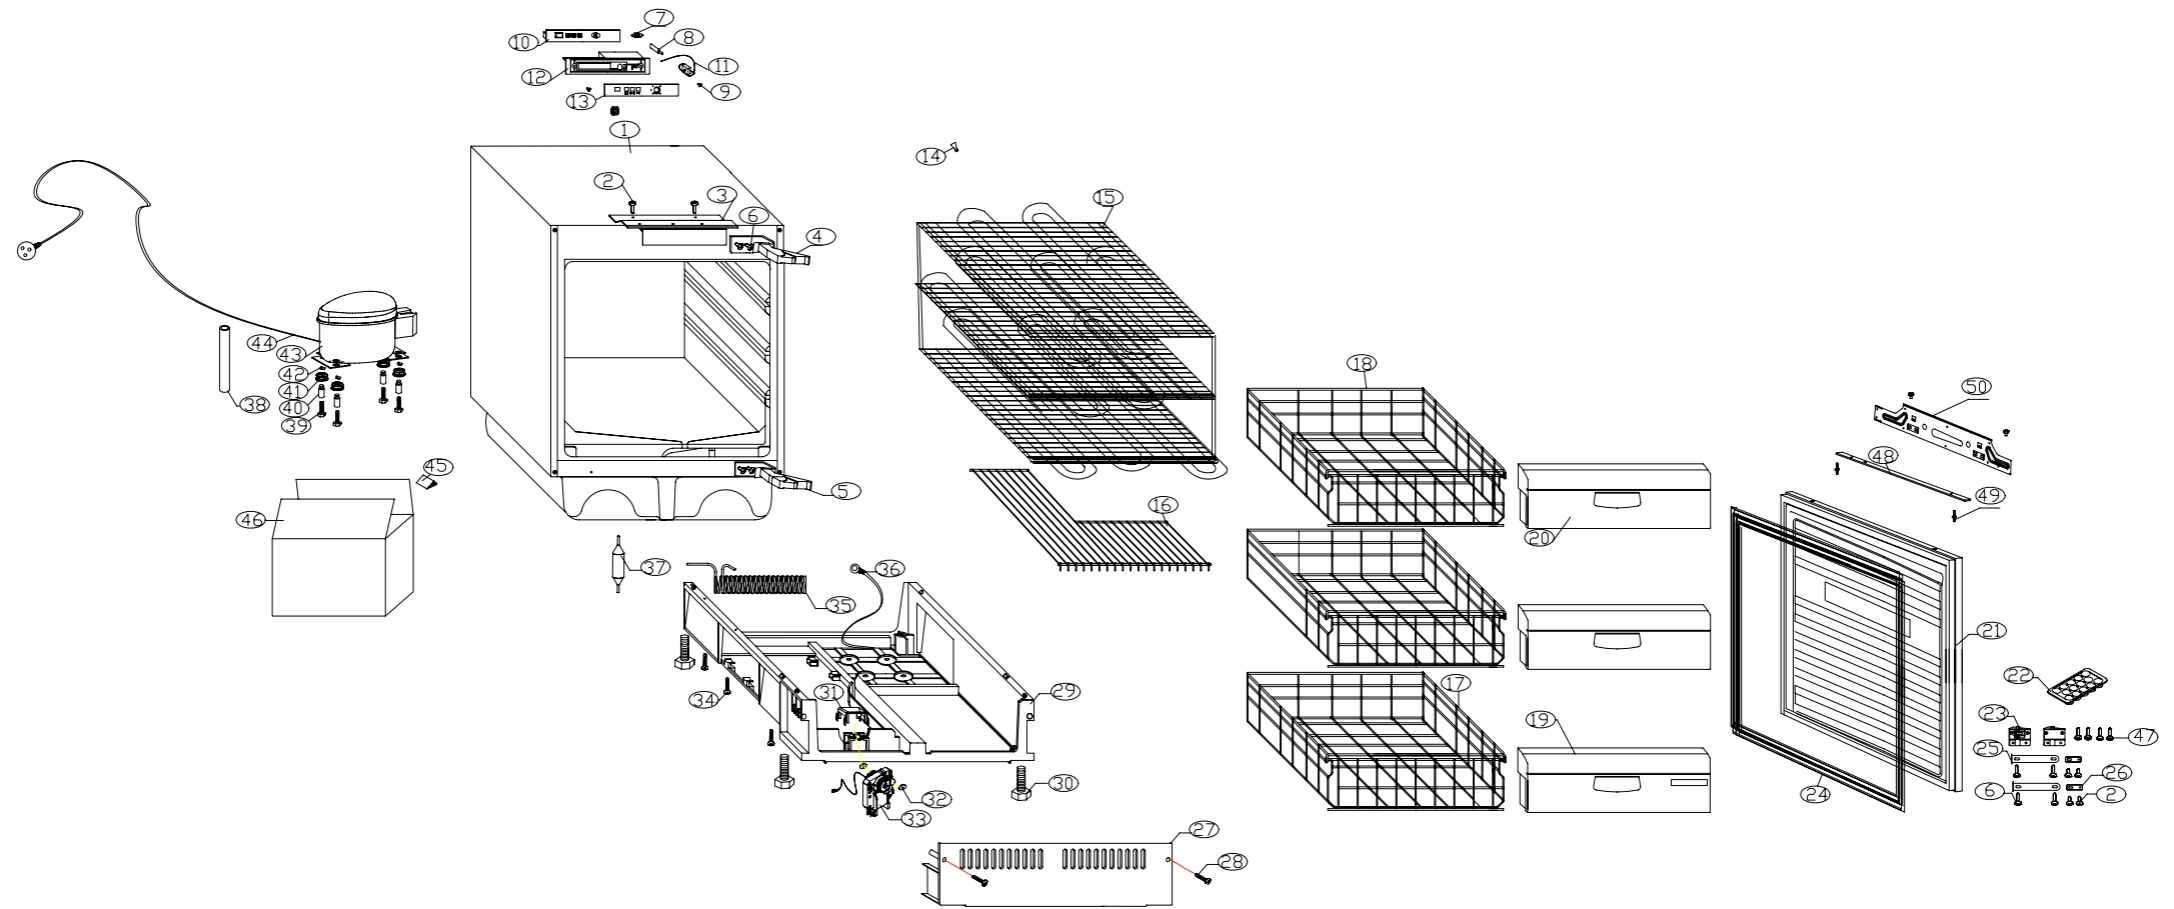

BUF600

UUFZ01

BUF600 Parts List

Position	Part Number	Description
1	0060811890	foamed cabinet
2	0064084404	screw
3	0060816646	fitting cover
4	0060812438	upper hinge
5	0060812439	bottom hinge
6	0060802013	hinge screw
7	0064101001	hexagram nut M10*0.75
8	0060213530	thermostat connect pin
9	0064082915	screw
10	0060816865	main control PCB
11	0064000242	thermostat
12	0060213529	thermostat cover
13	0060213722	displaying paster
14	0060211896	ice scrubber
15	0060703341	freezer evaporator
16	0060109100	L type shelf
17	0060109142	bottom drawer
18	0060109143	upper drawer
19	0060213522	drawer cover
20	0060213522A	drawer cover(printed)
21	0060816683A	foamed door
22	0060211445	ice box
23	0060106782	door connect small pin
24	0060816274	door gasket
25	0060816644	connect pin
26	0060109074	fitting board
27	0060213513	bottom cover
28	0064082716	screw ST4.8*25

BUF600 Parts List

29	0060213512	cabinet base
30	0060213518	adjustable feet
31	0060213514	fan motor cover
32	0067266079	fan rusher
33	0064000867	fan motor
34	0064082716	screw
35	0060703343	condenser
36	0069403512	grounding cable
37	0060702807	dryer filter
38	0060106659	injection tube
39	0060600097	bolt
40	00601450557	nut
41	0060210199A	compressor rubber washer
42	00601470433	fitting clip
43	0074090643	compressor
44	0060400365	power cable
45	0060510277M	instruction manual
46	0060510574L	packing carton
47	0130100516	screw
48	0060814178	connect pin cushion
49	0060108555	fix steel
50	0060817710	door connect big pin