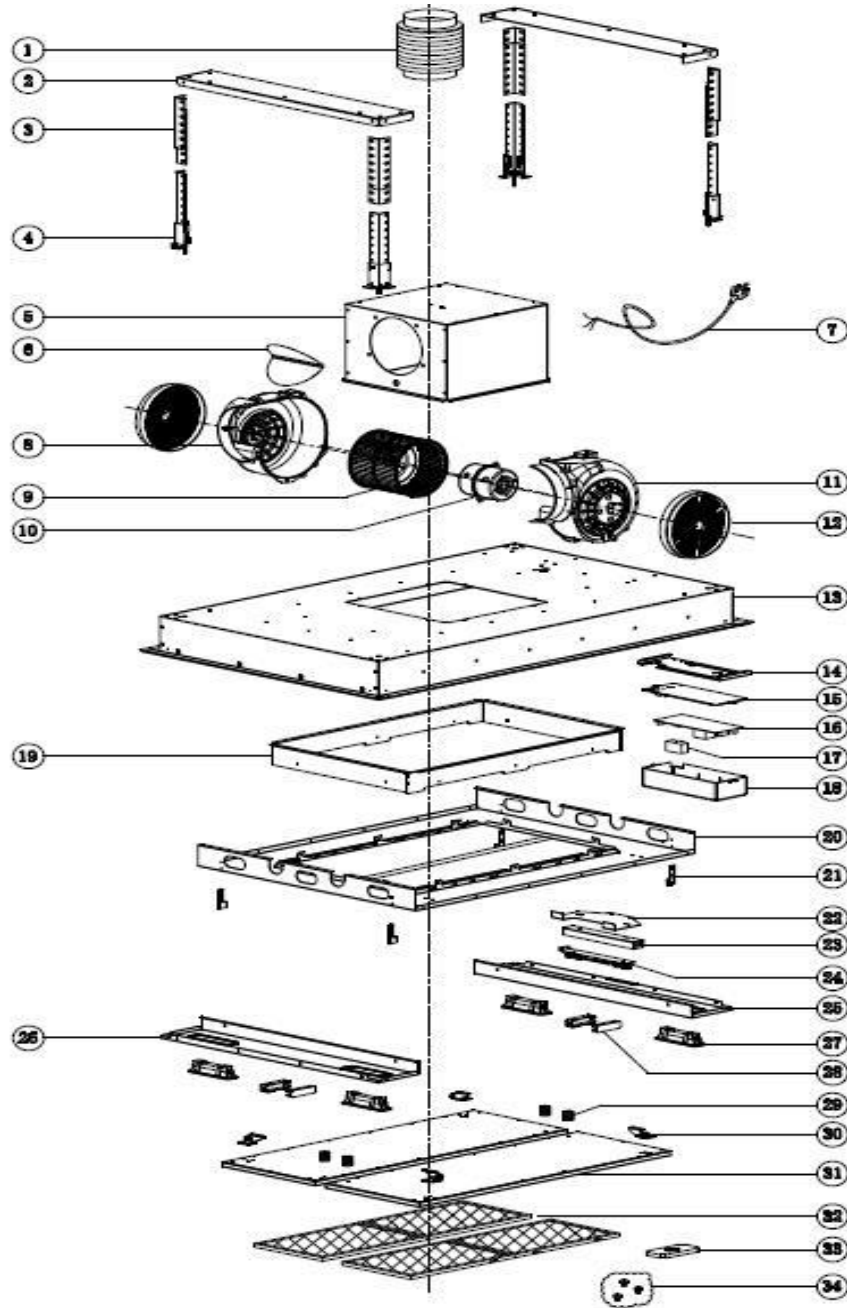

Ceiling Cooker Hood

Model Number UBADCH110BK

Parts Manual

Exploded Drawing

02			
01			
00			
Index	Modify description	Modified by	Date

Parts List

S/N	Ref.	Description	QTY	REMARK
34	138B-SW	SCREW KIT	1	
33	1400500158	REMOTE CONTROL	1	
32	1300100452	AI FILTER	4	
31	150050101186-1	DECORATIVE PANEL	2	
30	1309800249	LEFT / RIGHT HINGE	4	
29	1309800248	MAGNET RING	16	
28	12001010200141	TERMINAL BOX AND COVER	2	
27	1400600111	LED LAMP	4	
26	1130204353	LAMP PANEL	1	
25	1130204354	SWITCH PANEL	1	
24	1400500324	SWITCH	1	
23	120010300035	SWITCH BOX	1	
22	1130402310	SWITCH BRACKET	1	
21	1130204353	LAMP BRACKET	4	
20	1130204352	PANEL	1	
19	1130204357	SEAL RING ASSEMBLY	1	
18	12001010200064	PCB BOX COVER	1	
17	1400100052	CAPACITOR	1	
16	1400500275	PCB COVER	1	
15	12001010200143	PCB BOX BOTTOM	1	
14	1120400092	PCB BOX BRACKET	1	
13	1130204351	BODY SHELF	1	
12	12001010300070	CARBON FILTER	2	Optional
11	12001010300019	RIGHT COVER OF PLASTIC BLOWER	1	
10	1400200353	MOTOR	1	
9	12001010300115	FAN	1	
8	12001010300018	LEFT COVER OF PLASTIC BLOWER	1	
7	1400400072	POWER CORD	1	
6	12001010300005	VALVE	2	
5	1130402045	MOTOR HOUSING	1	

4	1140300065	ADJUSTABLE FOOT ASSEMBLY	4	
3	1140400175	HANGING ANGLE	8	
2	1140300061	HANGING PLATE	2	
1	120010500008	PLASTIC PIPE	1	